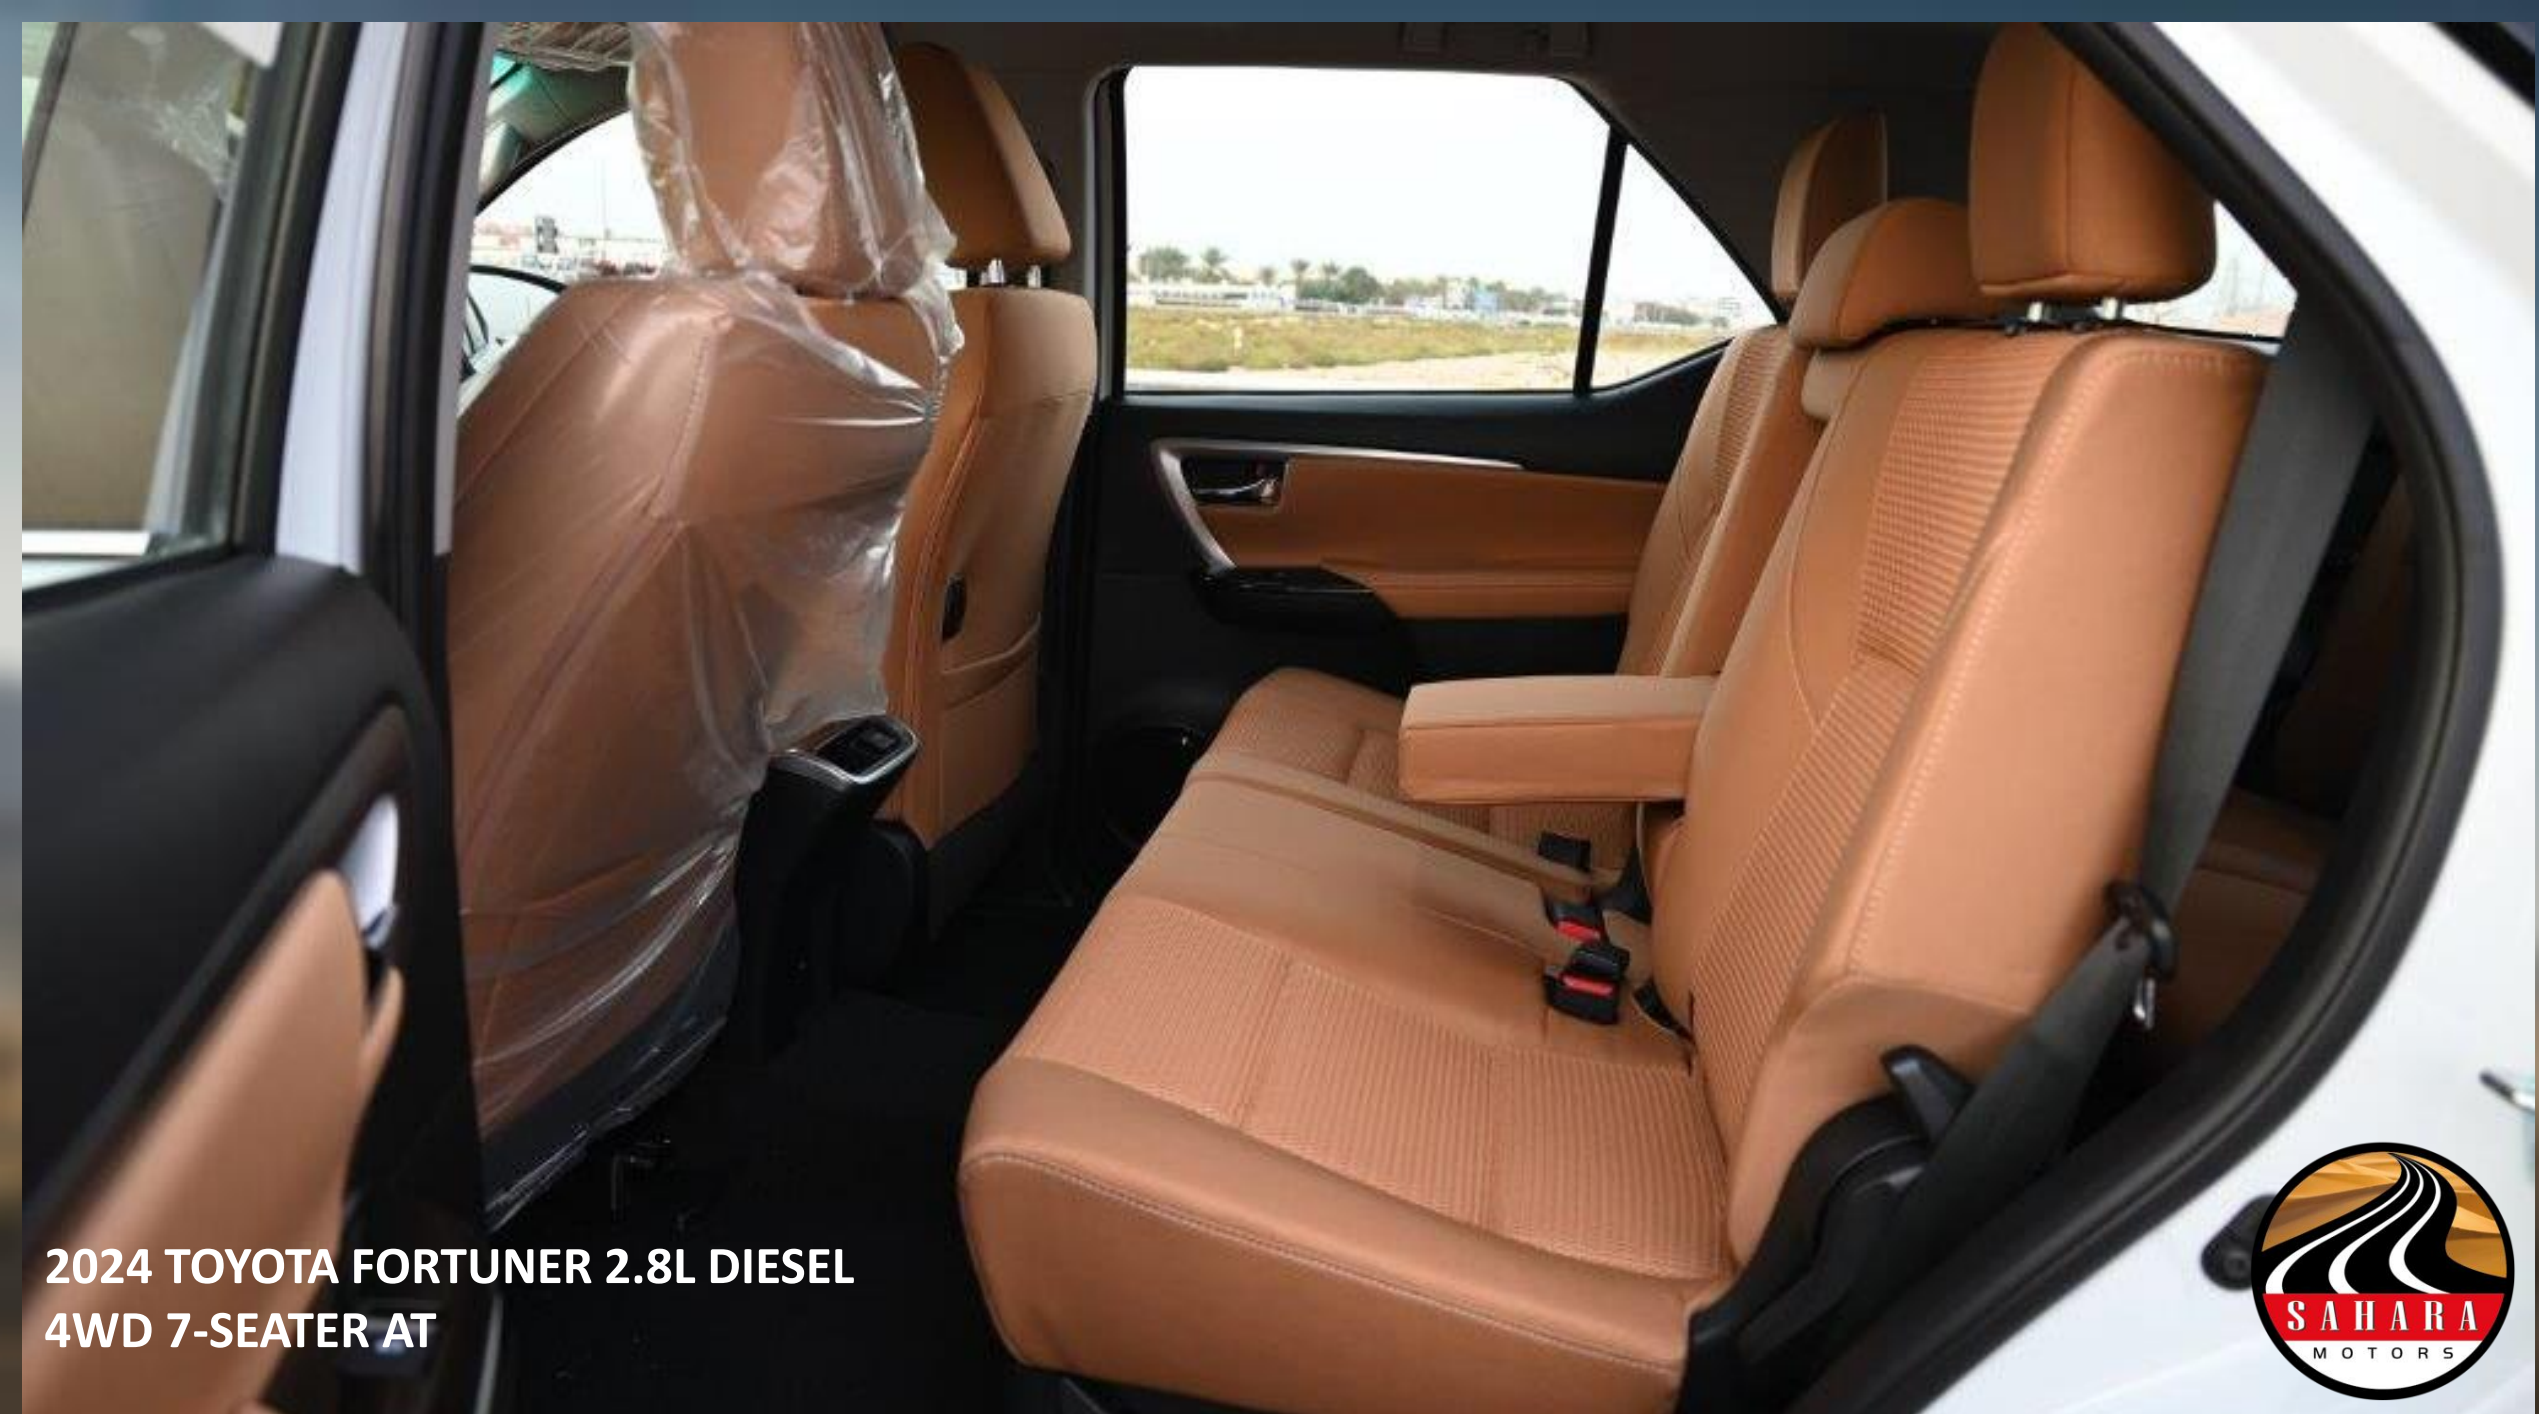

**2024 TOYOTA FORTUNER 2.8L DIESEL
4WD 7-SEATER AT**