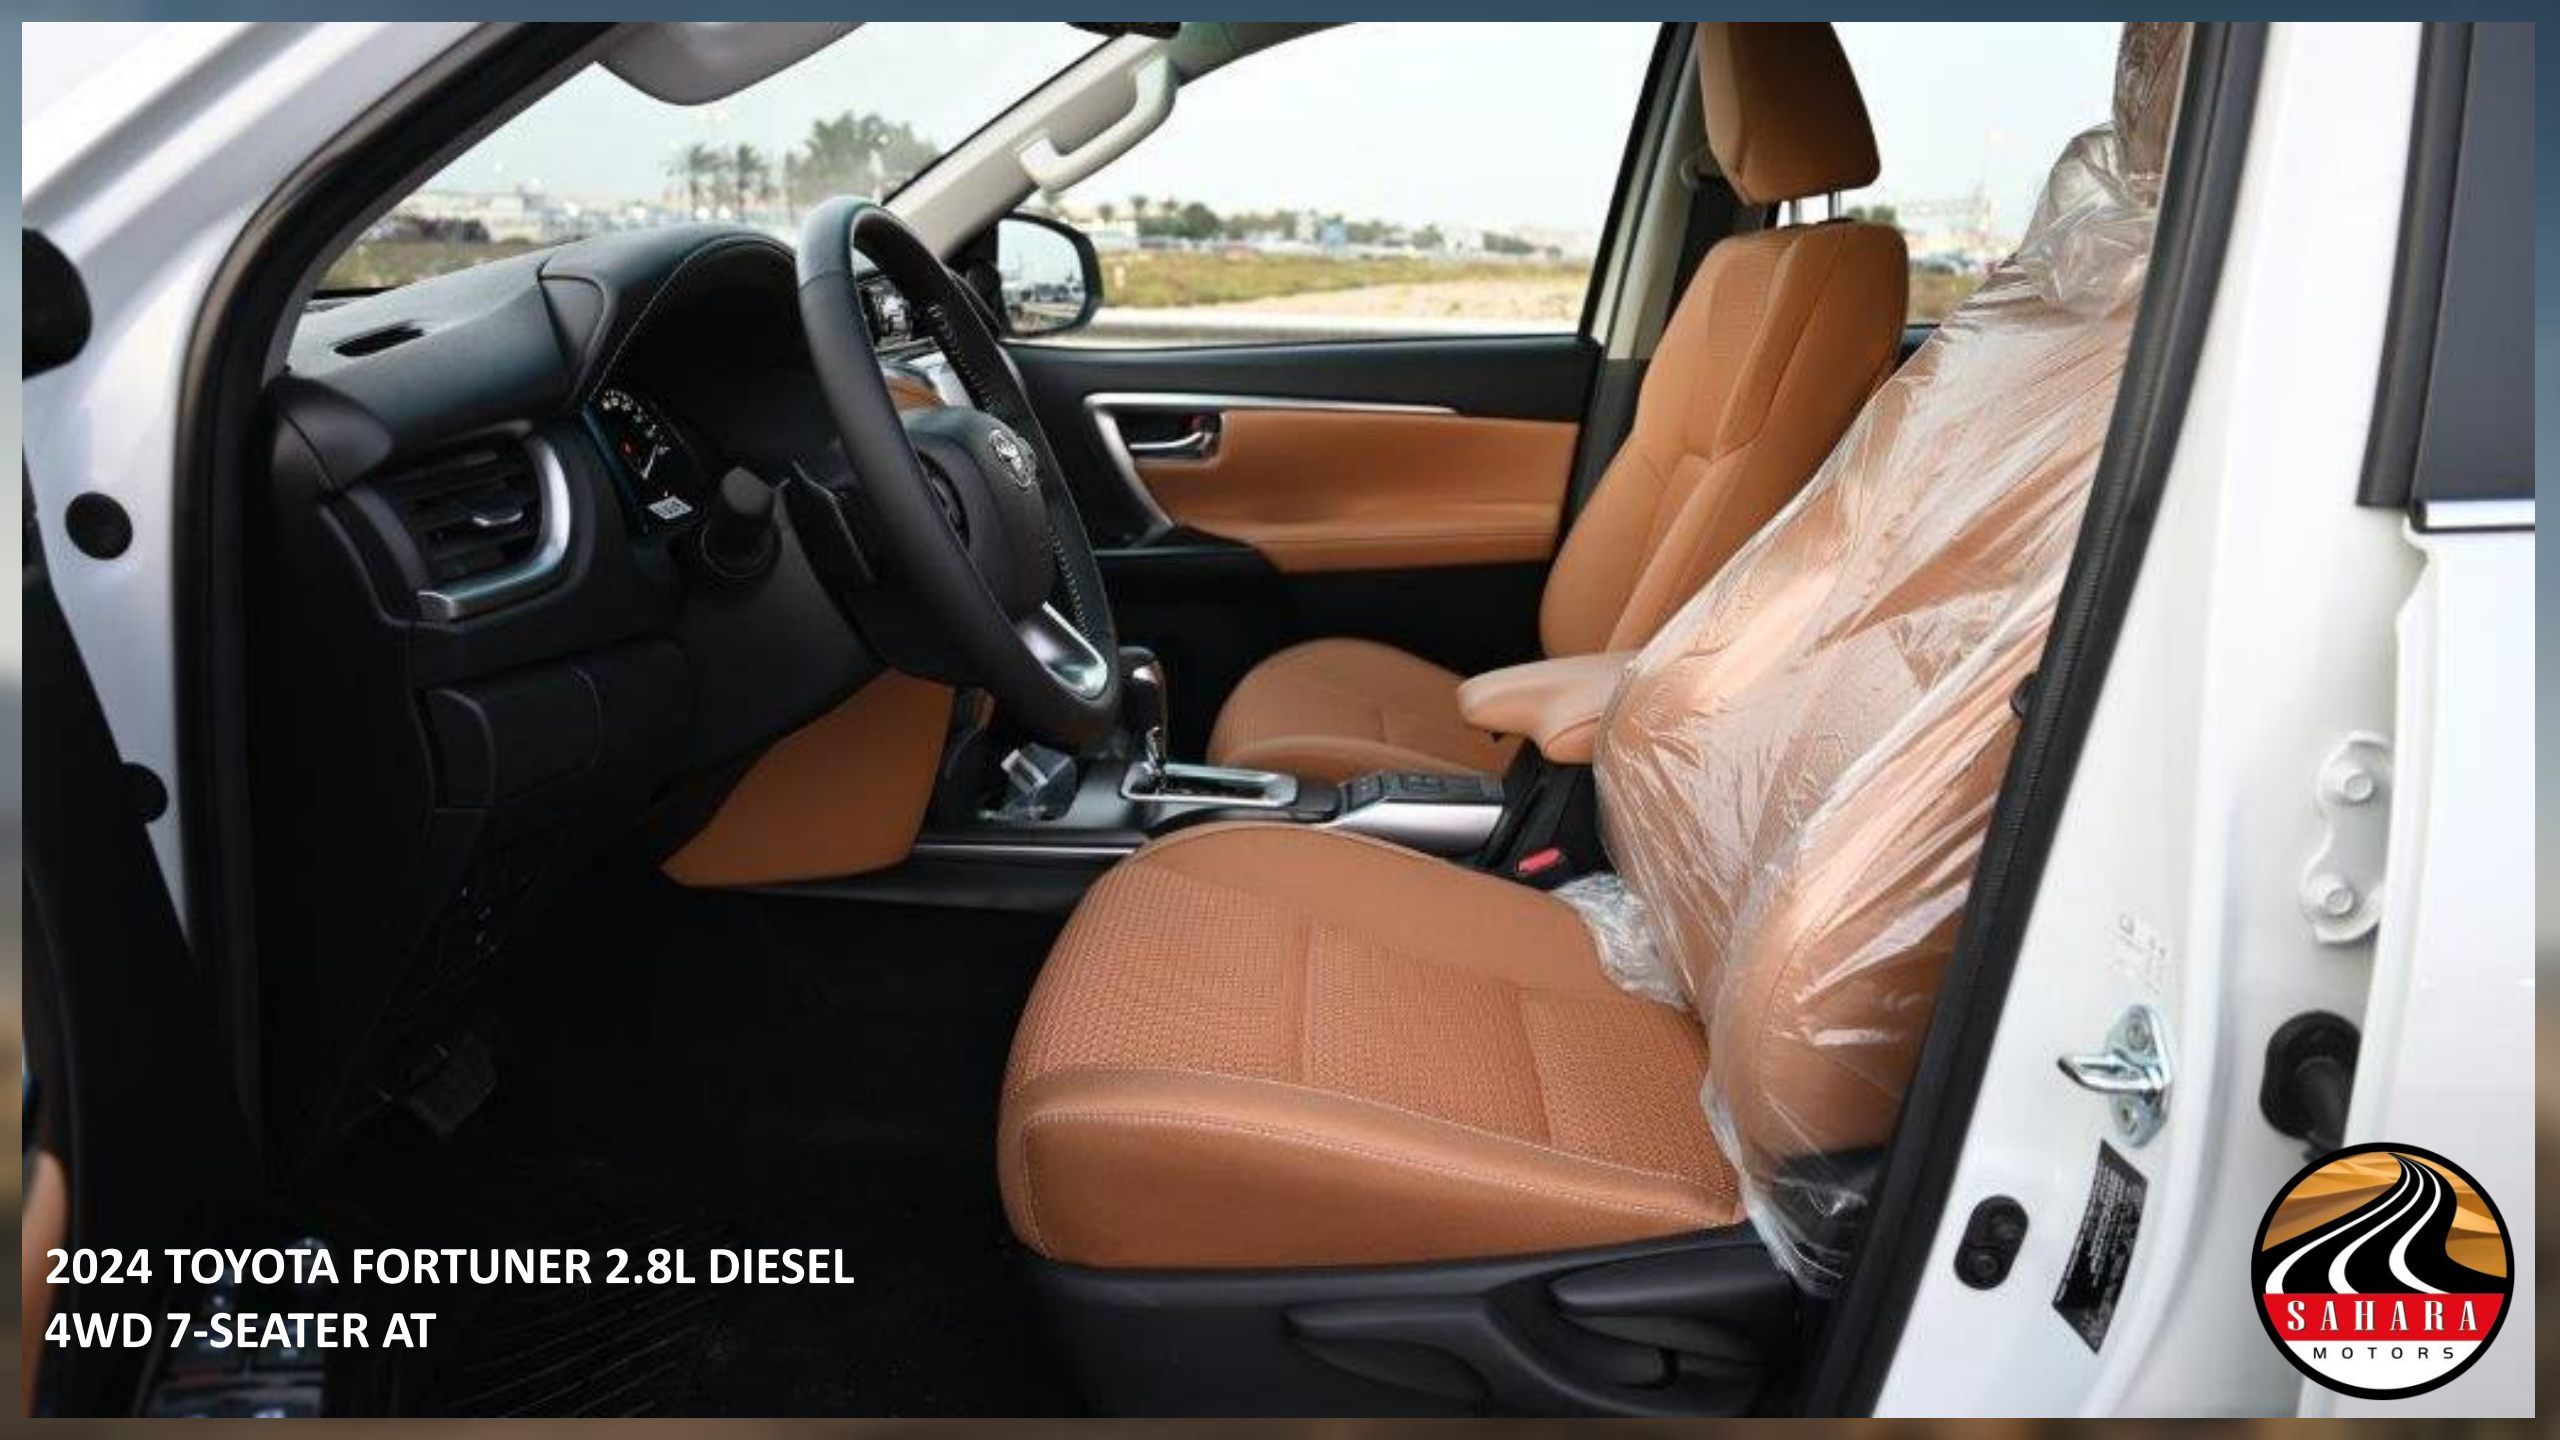

**2024 TOYOTA FORTUNER 2.8L DIESEL
4WD 7-SEATER AT**